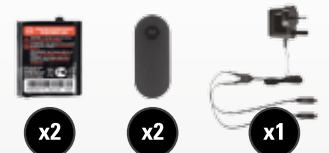

BOTH VERSIONS